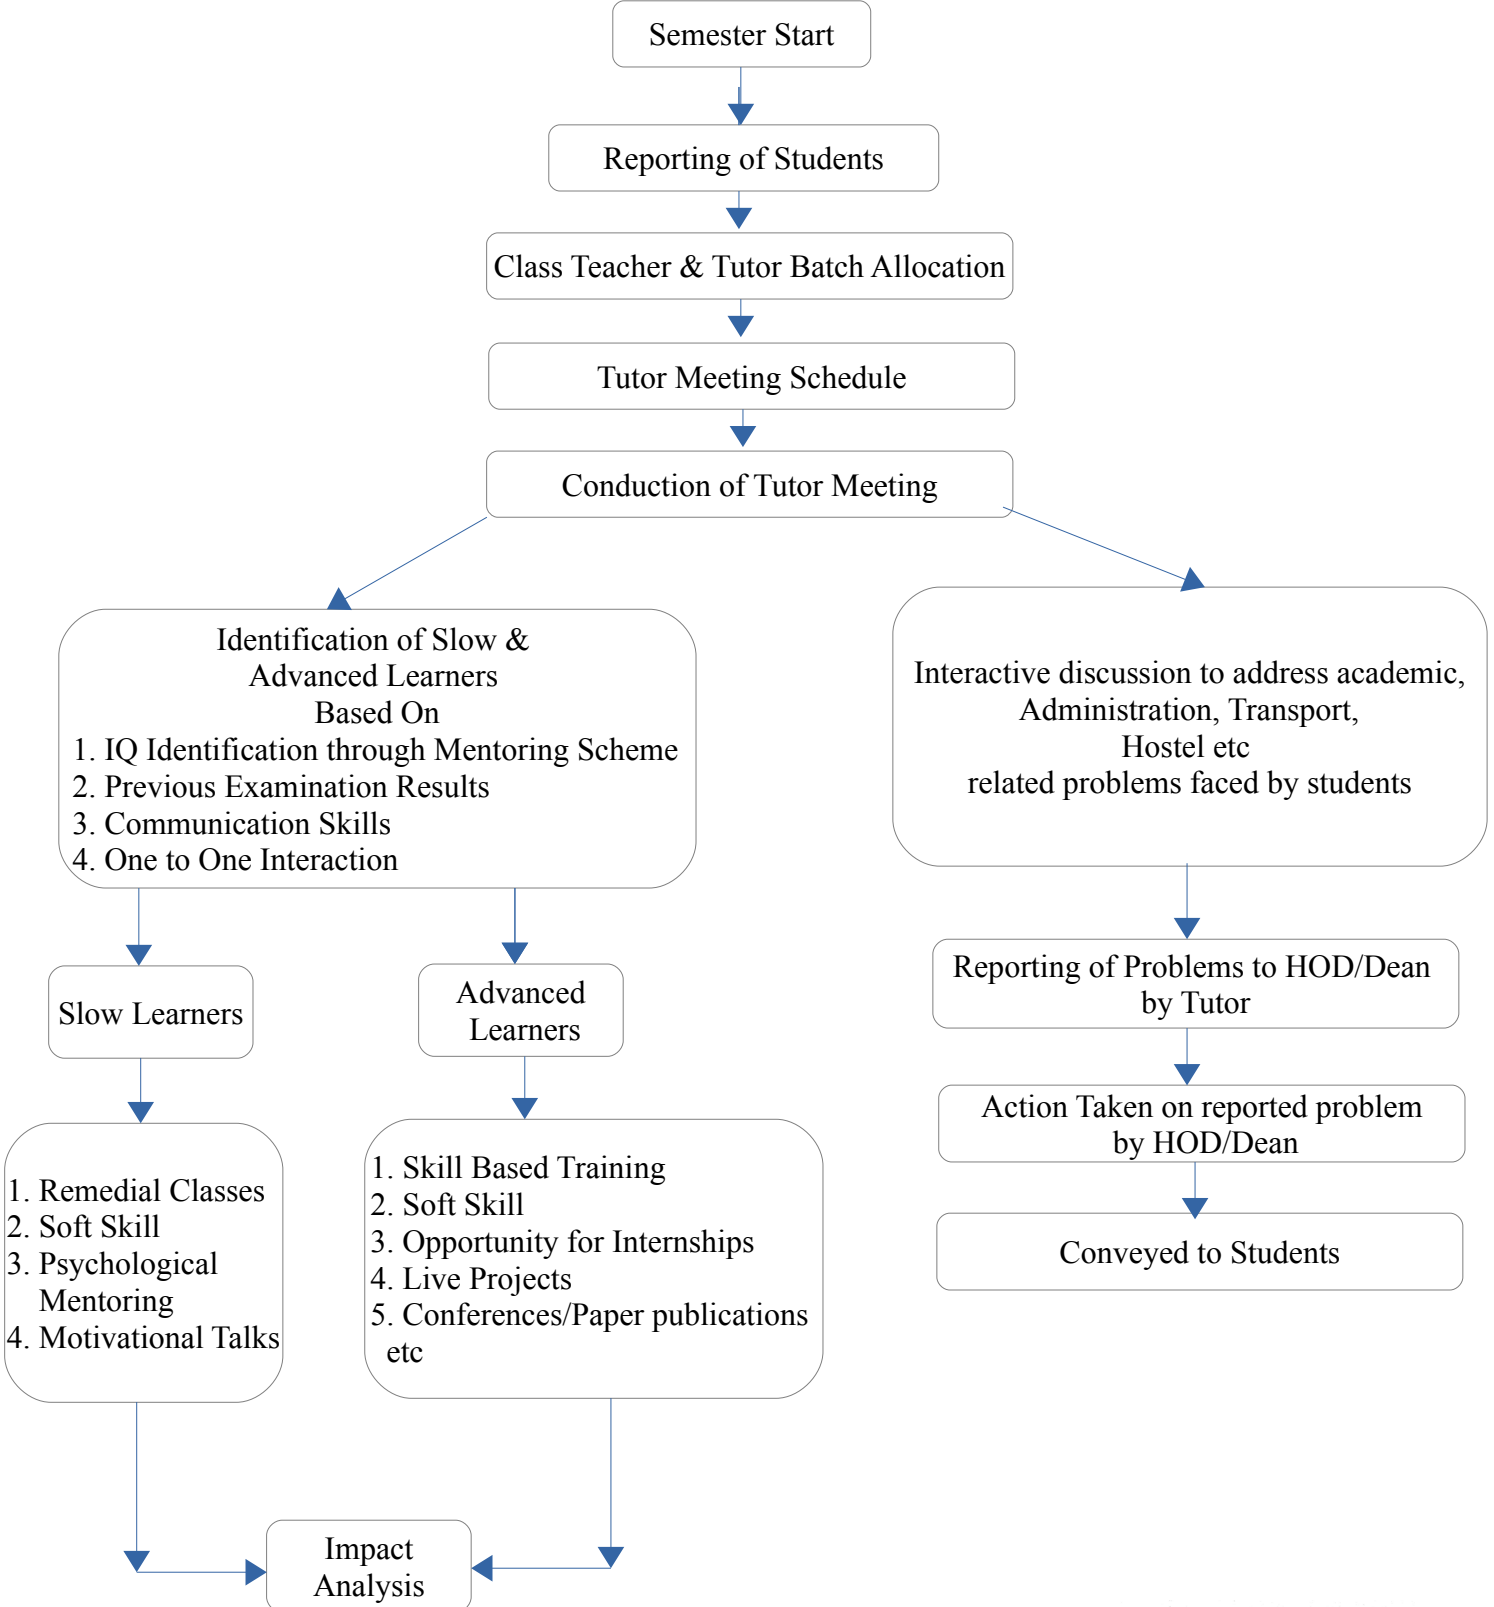

Assessing Learning Levels Policy

Syamdhre
PRINCIPAL
Sandip Institute of Technology
and Research Centre,
Mahiravani - 422 213, Nashik