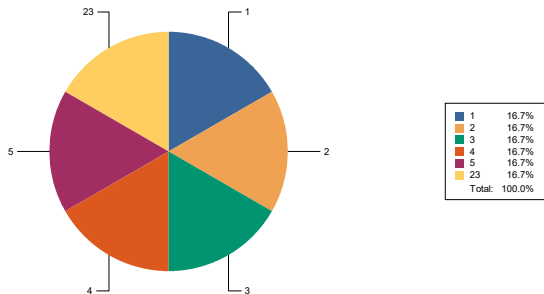

SANDIP
FOUNDATION

SANDIP FOUNDATION'S

Sandip Institute of Technology and Research Center Nashik

Academic Year : 2022-2023

Sem : 2

Branch Name : B.E Artificial Intelligence and Data Science

Date : 09/04/2023

1	About College Transport facility ?	576	715	80.56%
2	About Library facility ?	570	715	79.72%
3	About Canteen facility ?	575	715	80.42%
4	About Office (Student Section) ?	564	715	78.88%
5	About Office (Account Section) ?	595	715	83.22%
6	About Office (Hostel Facility)	571	715	79.86%
Total Marks		3451	4290	80.44%